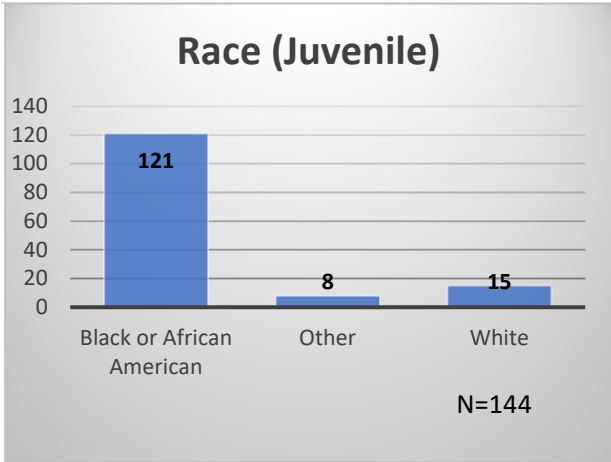

## Demographics for JTDC Population

### Thursday Morning Midnight Count

Total # of probation Involved youth<sup>1</sup>: 1,202

<sup>1</sup> Probation Active: Any youth who is pending sentencing with an active social history, has been formally placed on probation or supervision with Cook County Juvenile Probation on the date of the report.

\*Age, Gender and Race for Criminal Court population (N=1) is not represented in this report.

Data sources: cFive Supervisor – Probation Population and RMIS – JTDC Population

**Daily Data Dashboard – May 18, 2023**  
**Demographics for JTDC Population**  
**Thursday Morning Midnight Count**