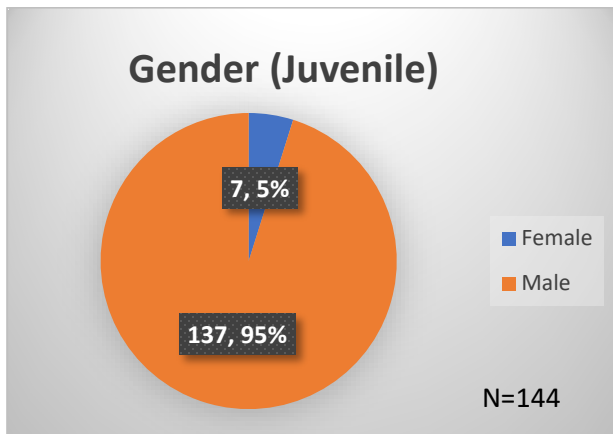

## Demographics for JTDC Population

### Thursday Morning Midnight Count

Total # of probation Involved youth<sup>1</sup>: 1,202

<sup>1</sup> Probation Active: Any youth who is pending sentencing with an active social history, has been formally placed on probation or supervision with Cook County Juvenile Probation on the date of the report.