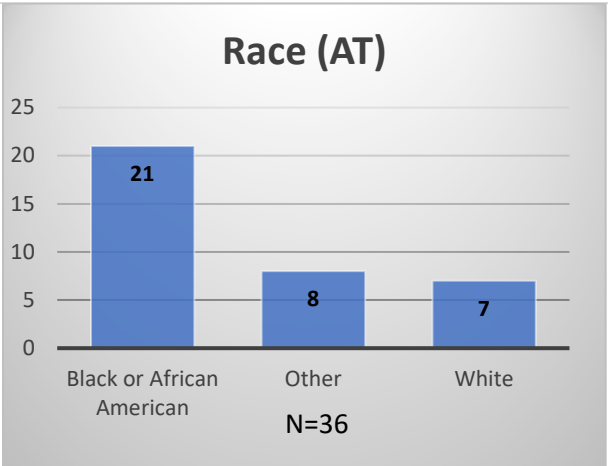

## Demographics for JTDC Population

### Thursday Morning Midnight Count

Total # of probation Involved youth<sup>1</sup>: 1,202

<sup>1</sup> Probation Active: Any youth who is pending sentencing with an active social history, has been formally placed on probation or supervision with Cook County Juvenile Probation on the date of the report.

\*Age, Gender and Race for Criminal Court population (N=1) is not represented in this report.

Data sources: cFive Supervisor – Probation Population and RMIS – JTDC Population

**Daily Data Dashboard – May 18, 2023**  
**Demographics for JTDC Population**  
**Thursday Morning Midnight Count**