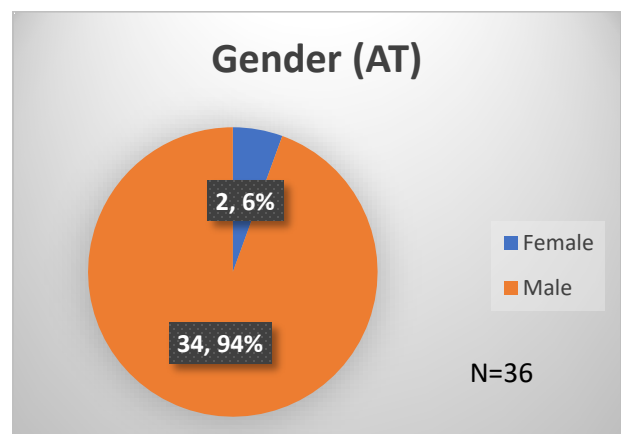

## Demographics for JTDC Population

### Thursday Morning Midnight Count

Total # of probation Involved youth<sup>1</sup>: 1,202

<sup>1</sup> Probation Active: Any youth who is pending sentencing with an active social history, has been formally placed on probation or supervision with Cook County Juvenile Probation on the date of the report.