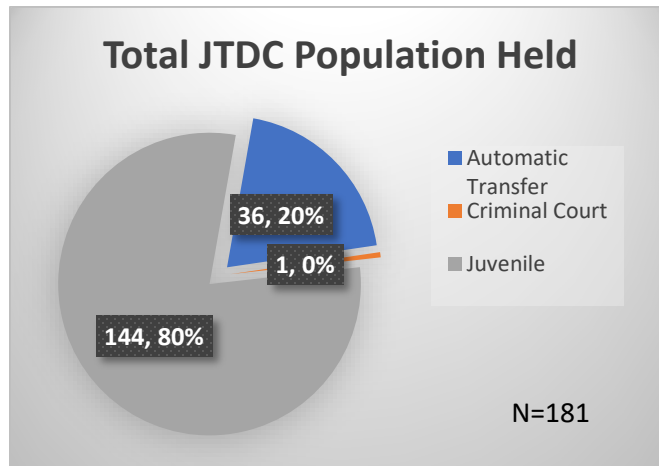

## Demographics for JTDC Population

### Thursday Morning Midnight Count

Total # of probation Involved youth<sup>1</sup>: 1,202

<sup>1</sup> Probation Active: Any youth who is pending sentencing with an active social history, has been formally placed on probation or supervision with Cook County Juvenile Probation on the date of the report.