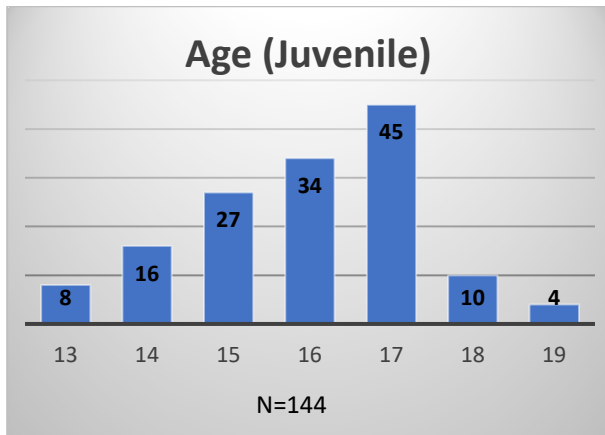

## Demographics for JTDC Population

### Thursday Morning Midnight Count

Total # of probation Involved youth<sup>1</sup>: 1,202

<sup>1</sup> Probation Active: Any youth who is pending sentencing with an active social history, has been formally placed on probation or supervision with Cook County Juvenile Probation on the date of the report.